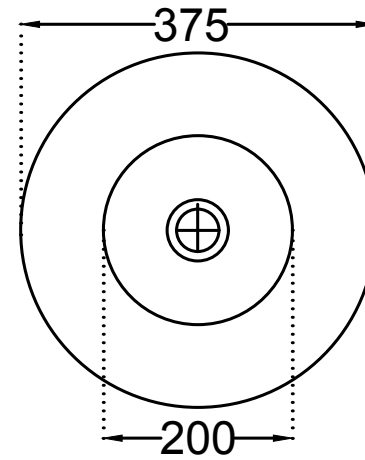

TOP VIEW

BOTTOM VIEW

FRONT VIEW

	Jaquar Group Global Headquarters Plot No. 3, Sector- M-11, IMT Manesar Gurgaon, NCR - 122050, India E-mail : Sales: support@jaquar.com Customer Service : service@jaquar.com		ITEM CODE	STS-WHT-107901
			ITEM TYPE	TABLE TOP BASIN
			ITEM SIZE	375x375x125 mm
	ALL DIMENSIONS ARE IN MM. (TOLERANCE ± 5 MM)			