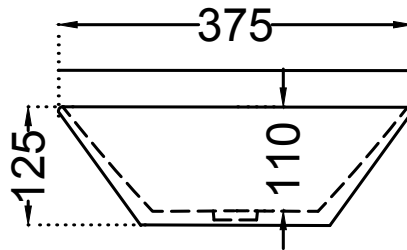

TOP VIEW

BOTTOM VIEW

FRONT VIEW

	Jaquar Group Global Headquarters Plot No. 3, Sector- M-11, IMT Manesar Gurgaon, NCR - 122050, India E-mail : Sales: support@jaquar.com Customer Service : service@jaquar.com		ITEM CODE	STS-WHT-107901
			ITEM TYPE	TABLE TOP BASIN
			ITEM SIZE	375x375x125 mm
	ALL DIMENSIONS ARE IN MM. (TOLERANCE ± 5 MM)			